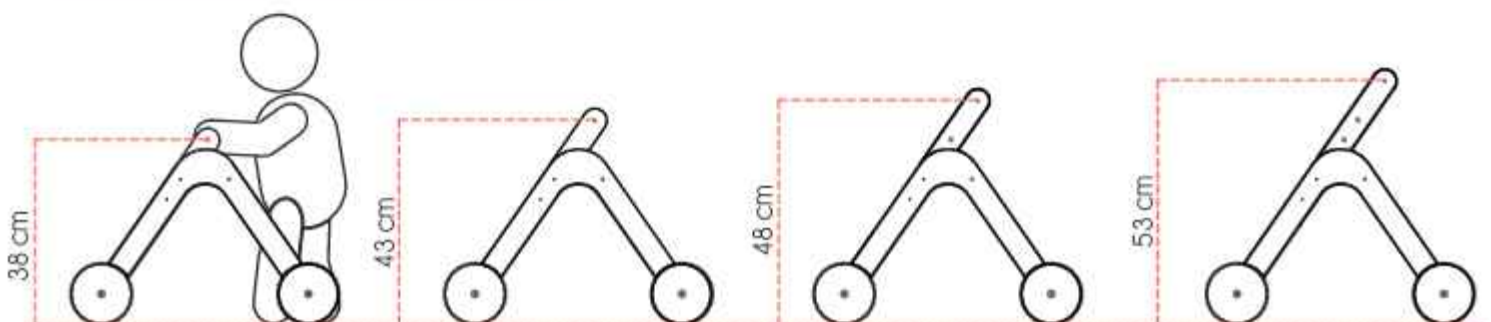

41x56x53cm 

41,5x38x6,5cm 

2,9 kg 

Transforms from
game table to
walker

adjustable
speed

adjustable height

4

Trio Stroller

Walker + Baby Stroller Toy

"Trio Stroller" is a walker and toy stroller. The speed adjustment on its wheels allows babies to take their first steps safely. In addition, thanks to the handle that can extend from 43 cm to 54 cm, the length of the product can be adjusted according to the height of the baby.

10m+

33x56x53 cm 

41,5x38x6,5cm 

2,25 kg 

toy storage

adjustable height

adjustable wheel speed

adjustable speed