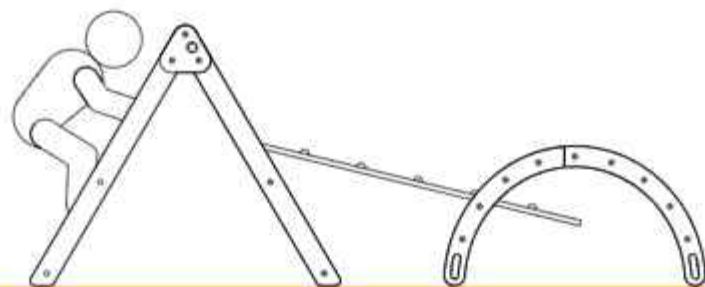

Pikko

Foldable body

Ark