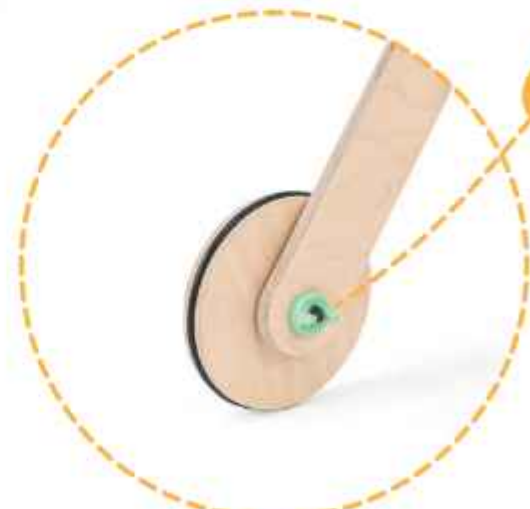

Walker + Baby Stroller Toy

"Trio Stroller" is a walker and toy stroller. The speed adjustment on its wheels allows babies to take their first steps safely. In addition, thanks to the handle that can extend from 43 cm to 54 cm, the length of the product can be adjusted according to the height of the baby.

10m+

33x56x53 cm 

41,5x38x6,5cm 

2,25 kg 

toy storage

adjustable height

adjustable wheel speed

adjustable speed

adjustable height

4

Trio Shopper

Walker + Shopping Cart

10m+

"Trio ShoppingCart" is a walker and shopping cart. The speed adjustment on its wheels allows babies to take their first steps safely.

33x56x53cm 