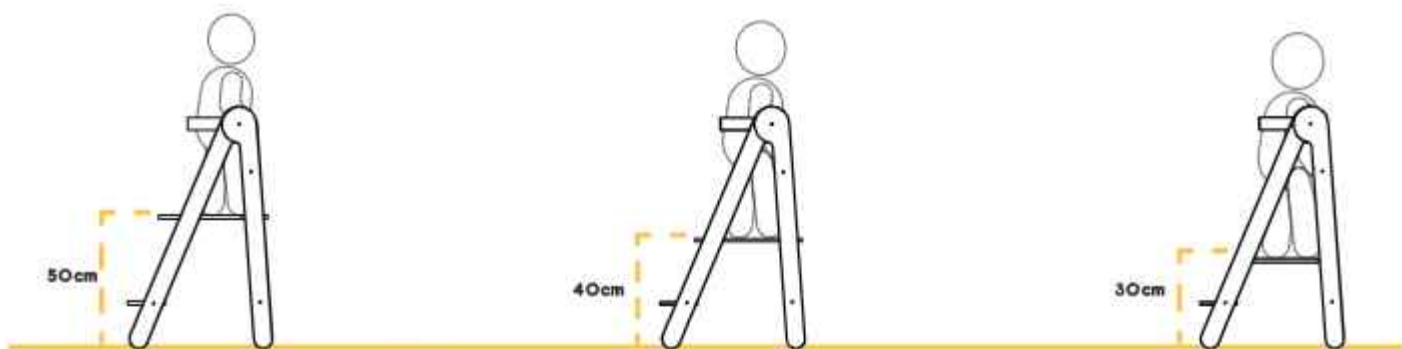

12m+

50x56x90 cm

91x41x6.5 cm

6,35 kg

foldable body

adjustable height

variations

Mint

Bird

Gray

Natural

Yay

balance board

YAY is a balance board that allows babies to develop their balance skills and enables them to set up different game scenarios with its simple form.

12m+

90x30x18cm 