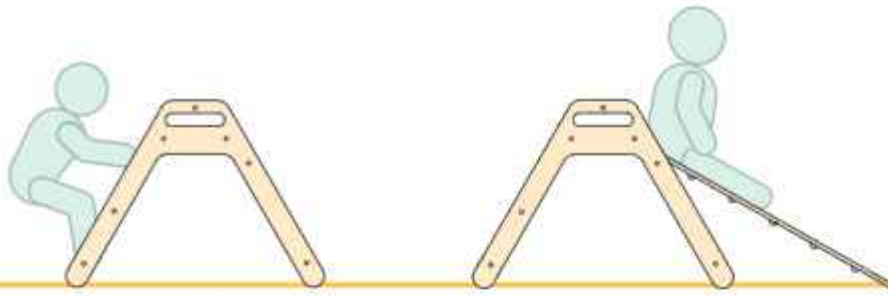

2 sided
side & climb

WOODEN PIKLER TRIANGLE