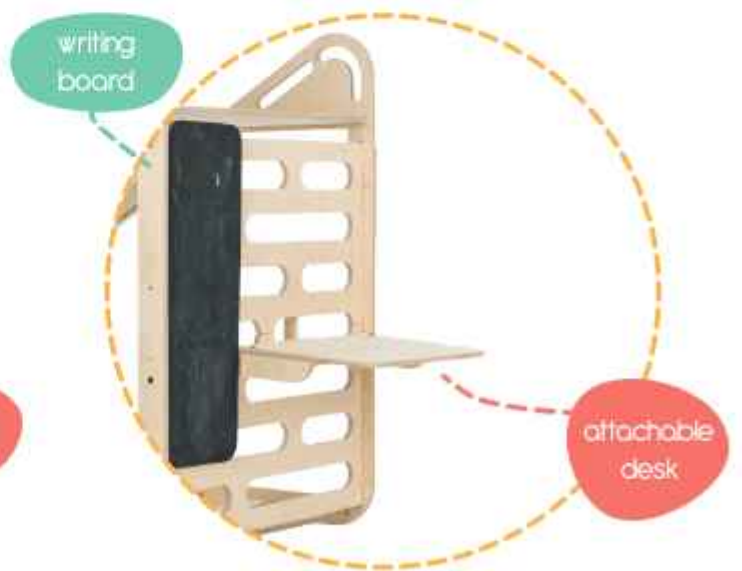

210x100x150cm 

17,5x8,5x209,5cm 

65,2x8x95,7cm 

40 kg 

Base Model

Desk

Slide

Climbing Board

Pool Ball

Writing Board

Swing

12 **Sleepy Mini**

Montessori Bed

12m+

Sleepy is both a playground and a Montessori bed. Product will allow your children to develop motor skills and physical strength while climbing and sliding. According to your baby's needs you can attach different tools to your base model.

154x76x117cm 

118x52x10.5cm 

30 kg 

13

slideMe

Foldable Slide

SlideMe is a foldable slide which fits to every type of room. Thanks to its fresh colors, this product will suit your home as well as being your child's favorite toy. Being easily foldable and portable, it allows you to use the product both indoors and outdoors.