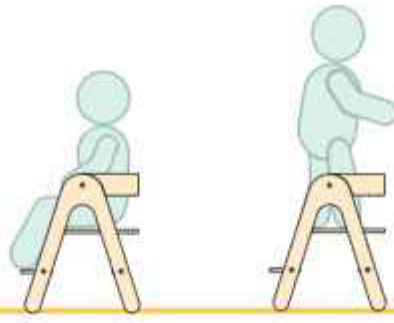

Ministep is a baby step which can be also used as a montessori chair. Children can climb onto Ministep to engage in kitchen activities.

24m+

38.5x42.5x50 cm 

51.4x43x13.9 cm 

2 kg 

2in1

Modular
wooden
step & chair