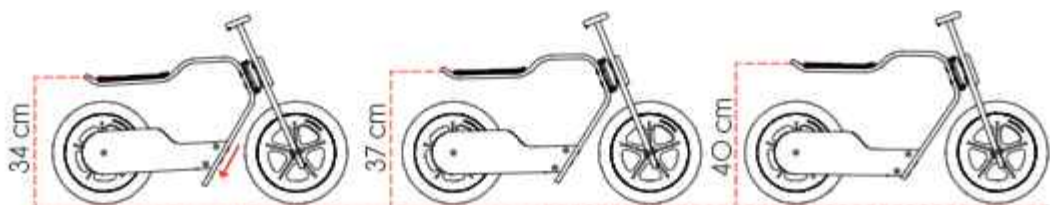

MDF

2

Ride me

Balance Bike

24m+

RideMe allows the development of balance skills and leg muscles of children. Its main body, produced with laminated wood technique, has a load carrying capacity of 40 KG. While driving thanks to the flexible main body it acts as a suspension and presents a comfortable ride. The height of the seat can be adjusted from 34 cm to 40 cm and the product can be used comfortably up to 5 years old

36x85x54 cm 

41x51,5x11,5 cm 

4 kg 

flexible seat

100% natural wood

height adjustment screws

adjustable height

3

DriveMe soft

Walker + RideOn

10m+

"Drive Me" is a walker and thanks to the speed adjustment on its wheels, it allows babies to take their first steps safely. The product, which is then used as a "Ride on", presents the baby a comfortable ride thanks to its soft sponge. This sponge is removable and the back can be used as toy storage.

10m+

"DriveMe Wood" is a walker and thanks to the speed adjustment on its wheels, it allows babies to take their first steps safely. The product, which is then used as a "Ride on", allows the baby's leg muscles to develop. The section under the sitting area can be used as toy storage and offers the baby a new play scenario.