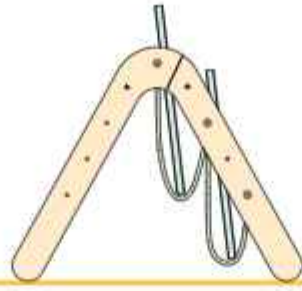

Baby gym

WOODEN baby gym & bookshelf

Bookshelf