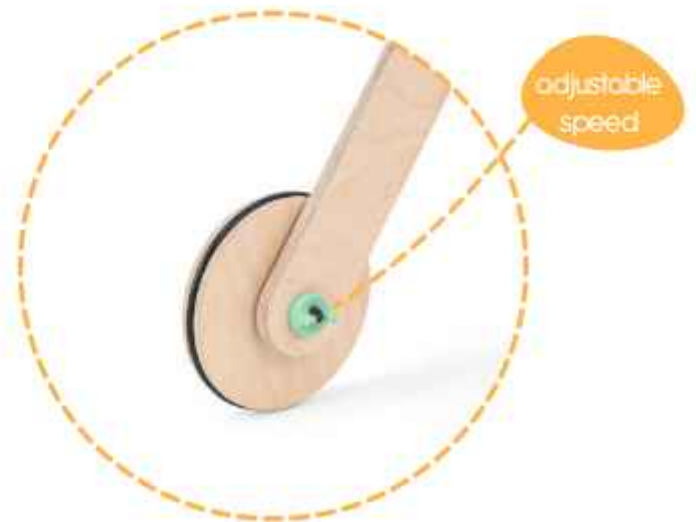

Walker + Baby Stroller Toy

"Trio Stroller" is a walker and toy stroller. The speed adjustment on its wheels allows babies to take their first steps safely. In addition, thanks to the handle that can extend from 43 cm to 54 cm, the length of the product can be adjusted according to the height of the baby.

adjustable height

4

Trio Shopper

Walker + Shopping Cart

10m+

"Trio ShoppingCart" is a walker and shopping cart. The speed adjustment on its wheels allows babies to take their first steps safely.

33x56x53cm 

41,5x38x6,5cm 

3 kg 

05 TriBike

Toddler Bike

TriBike is a toddler bike which allows children to develop their balance skills and leg muscles. Its main body, produced with laminated wood technique. It has a load carrying capacity of 30 KG. While driving thanks to the flexible main body it acts as a suspension and presents a comfortable ride. The height of the seat can be adjusted from 25 cm to 28 cm.